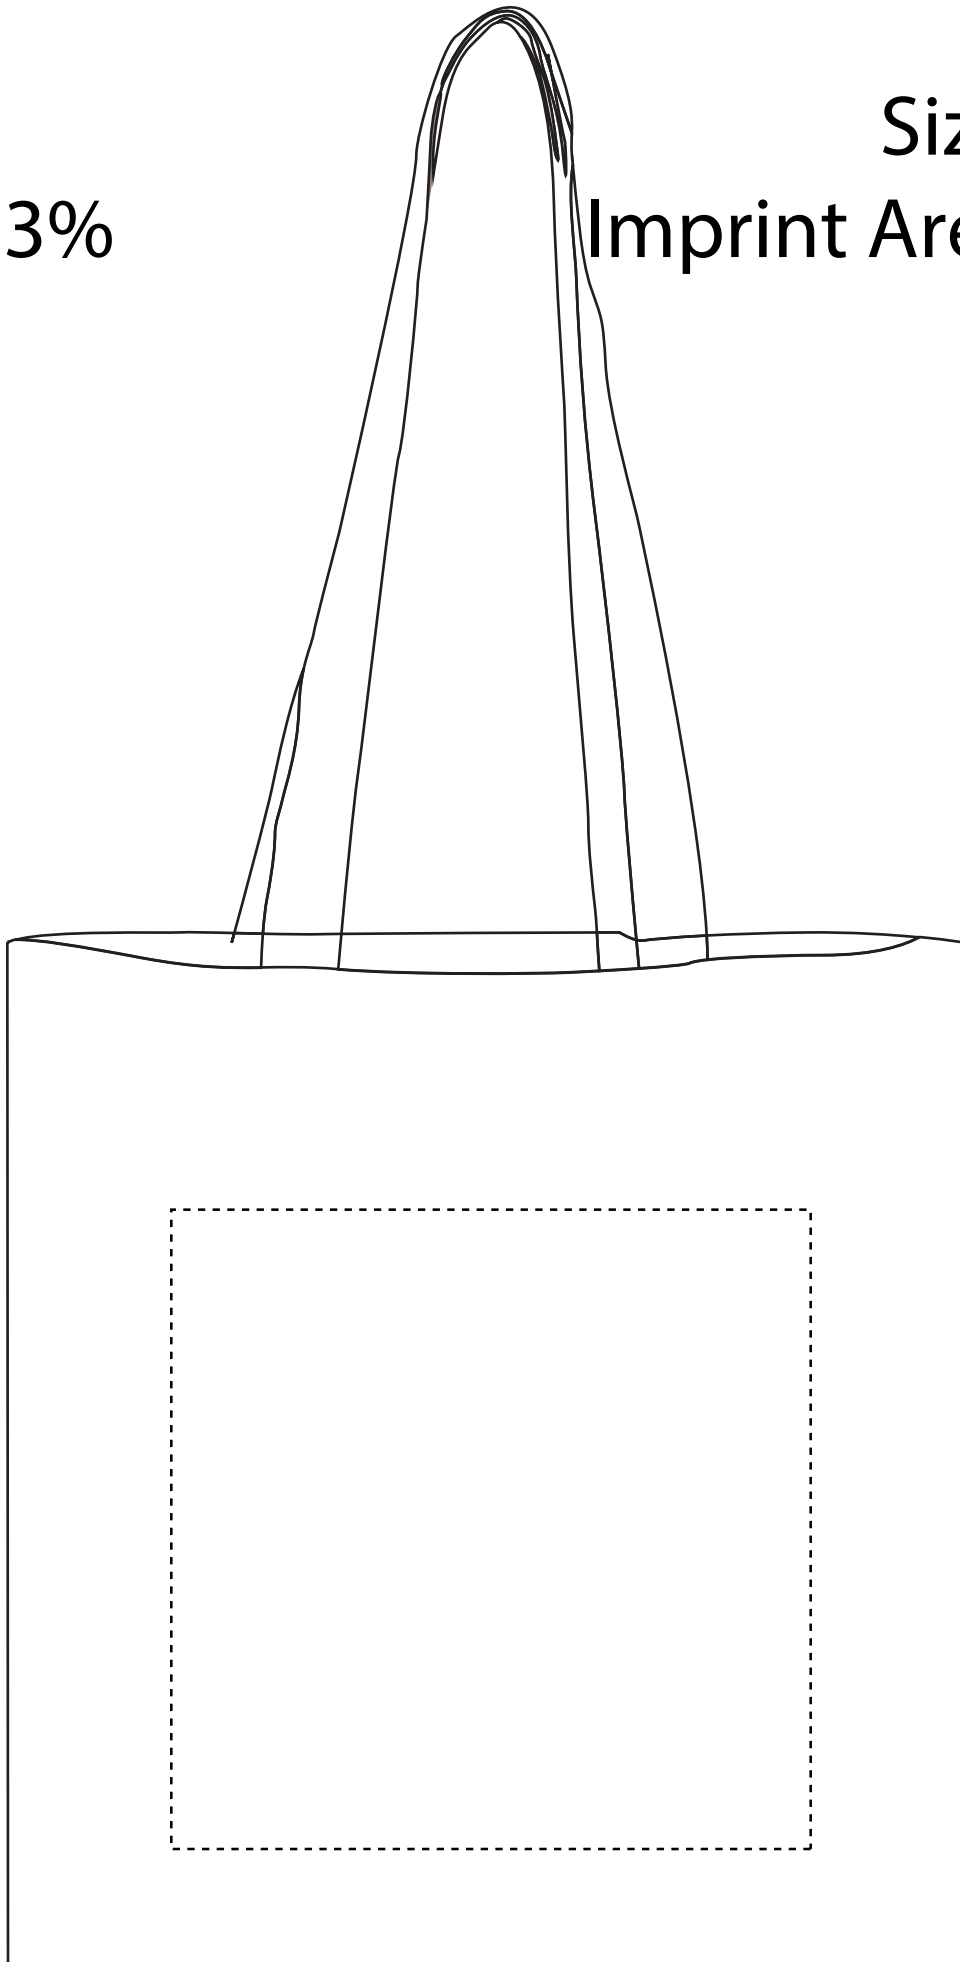

QLHB50
Scaled 33%

Size: 15x16
Imprint Area: 10x10

Please Note: Dotted lines are used to show max imprint size and will not print on the final bag.