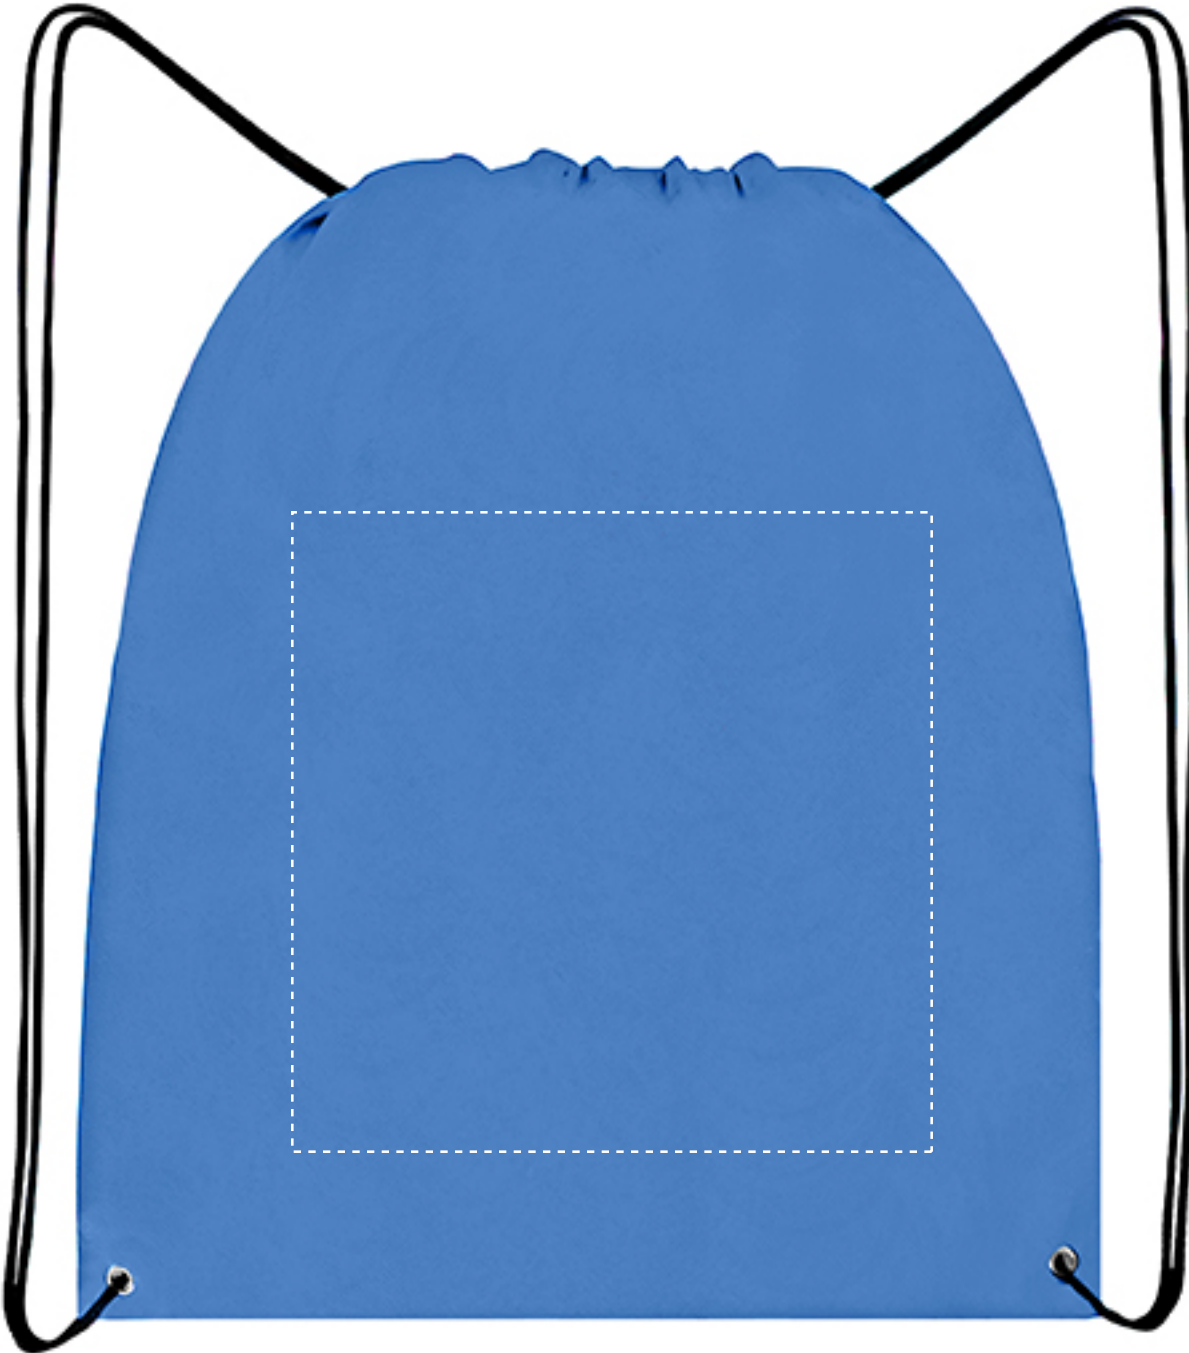

QSB69-Royal Blue
Scaled 33%

Size: 16x18
Imprint Size: 10x10

Please Note: Dotted lines are used to show max imprint size and will not print on the final bag.