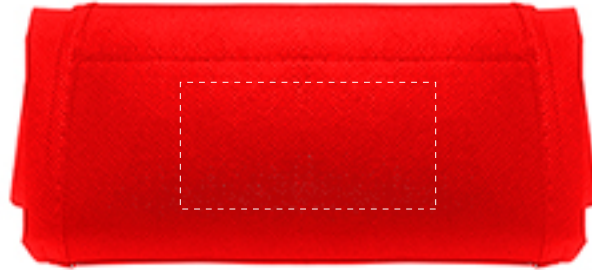

QSB68-Back
Red
Scaled 33%

Size: 14 3/4 x 14 3/4
Imprint Area: 4x2

Please Note: Dotted lines are used to show max imprint size and will not print on the final bag.

PLEASE NOTE:

Approvals are solely the customer's responsibility, we are not responsible for typo's or accidental changes in the artwork, please review artwork carefully.

- *Computer monitors output colors in RGB mode. Artwork is designed and to be imprinted in either Spot Colors or CMYK, thus computer monitor colors may not necessarily match production colors.*
- *Exact match of full color/4 color process inks is not guaranteed. Variables in ink, squeegee pressure and material can affect the colors.*
- *For small imprint areas, lines and negative spaces less than 1½ to 2 points will potentially fill-in and/or drop out. They cannot be guaranteed to be fully legible.*